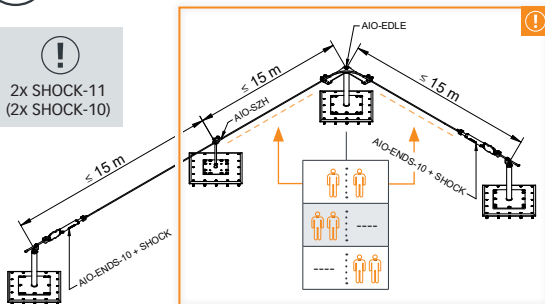

STA-12
QUAD-11

STA-12

QUAD-11

2x SHOCK-11
(2x SHOCK-10)

15m AIO-EDLE | 2

2x SHOCK-11
(2x SHOCK-10)

INNOTECH WEB-APP

INNO|doc