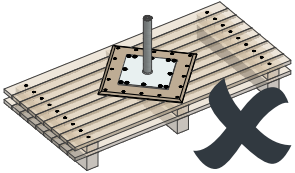

STA-12
QUAD-11

STA-12

QUAD-11

2x SHOCK-11
(2x SHOCK-10)

15m AIO-EDLE | 2

2x SHOCK-11
(2x SHOCK-10)

INNOTECH WEB-APP

INNO|doc