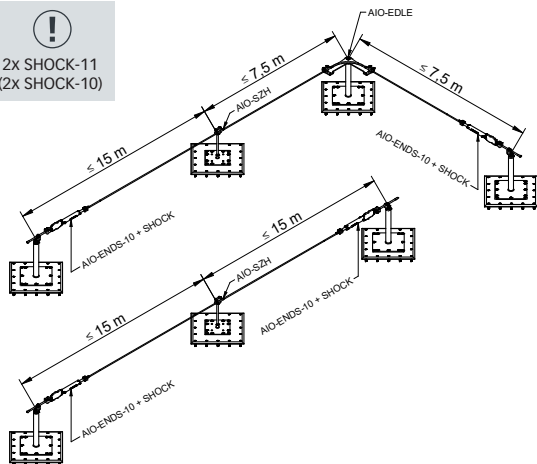

STA-12
QUAD-11

STA-12

QUAD-11

2x SHOCK-11
(2x SHOCK-10)

15m AIO-EDLE | 2

2x SHOCK-11
(2x SHOCK-10)

INNOTECH WEB-APP

INNO|doc